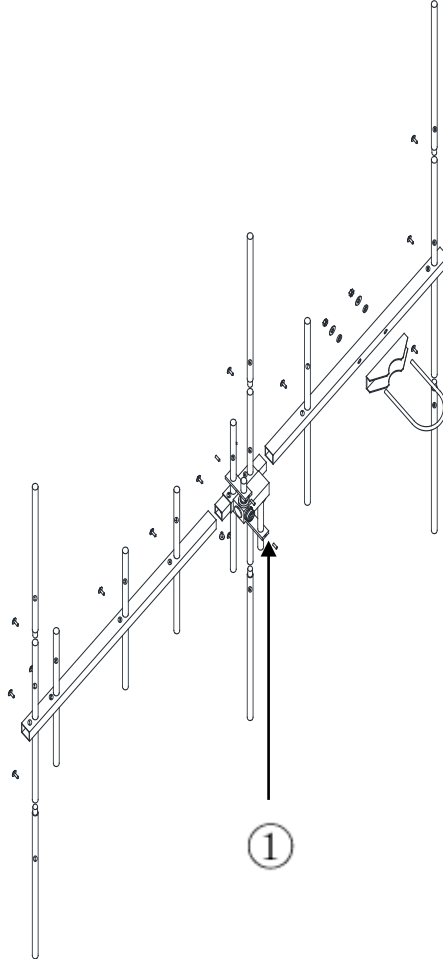

# AY04 Installation Diagram

Support to adjust the SWR by up and down the distance ①

## Note:

- 1、 Don't cote it any paint to prevent interference with transmission and reception.
- 2、 AY04 is a horizontal directional transmission. It can be used at an elevation Angle for environmental needs.